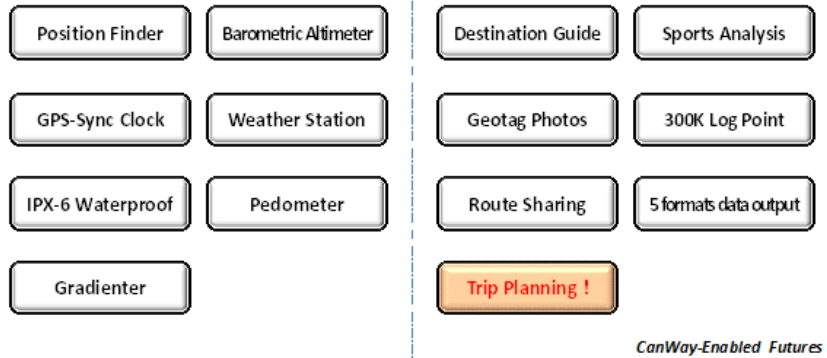

**GPORTER + CanWay**  
**14 Useful Futures in the Mini-Portable GPS**

**FEATURES**

- 48 track verification channels
- SIRF-IV low power chipset
- Barometric Altimeter
- Digital compass
- Mark and locate positions, Geotag Photo
- Weather station
- Pedometer
- Travel Logger
- Water resistant up to IPX6
- Gradienter
- Convenient and easy to use
- Great for finding way-back/target outdoors
- Giving peace of mind and feeling secure

**GP-102+ G-PORTER**  
**GPS Position Finder**  
**GPS Destination Guide**  
**GPS Travelling and Sporting**

Ever forgot where you parked your car at the mall or stadium?  
 Ever got lost when hiking, biking, or traveling to a new place?  
 GP-102+ is a portable GPS Locator device used for returning to a previously marked outdoor spot. This high-tech, reverse navigation system is low cost, accurate, easy to use, fits in your pocket, and giving peace of mind.

Using latest GPS technology, GP-102+ works globally, under all weather condition. It is an indispensable tool for outdoor enthusiasts. Whether it is for returning to the camping ground, remembering a favorite fishing spot, or getting back to a place of particular interest you came across during vacation, simply mark the location while you are at the place. Later GP-102 can guide you back to the exact spot no matter how far away you start.

### 14 Useful Futures in the Mini-Portable GPS

Position Finder

Barometric Altimeter

Destination Guide

Sports Analysis

GPS-Sync Clock

Weather Station

Geotag Photos